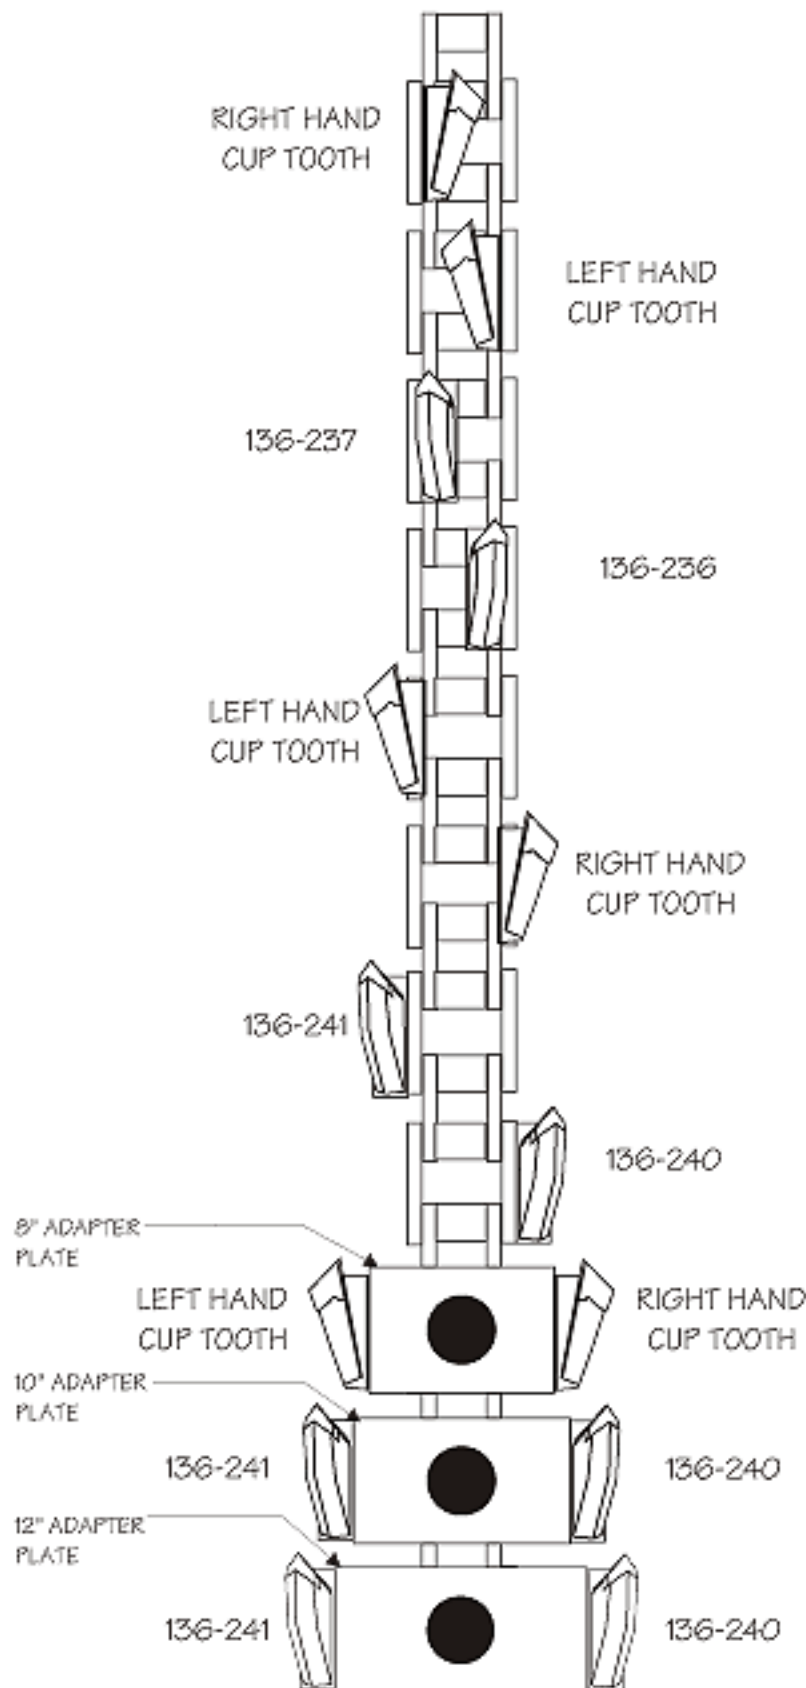

## 2.00 PITCH 50K CHAIN 12" CUT SHARK/CUP COMBO

### IMPORTANT:

This is just one way you could set up your chain with 1/2 cup and 1/2 Shark. We would want to suggest you check with your local dealer in your area as they might have a suggested set up for your particular ground condition.

REPEAT THIS PATTERN  
TILL END OF CHAIN