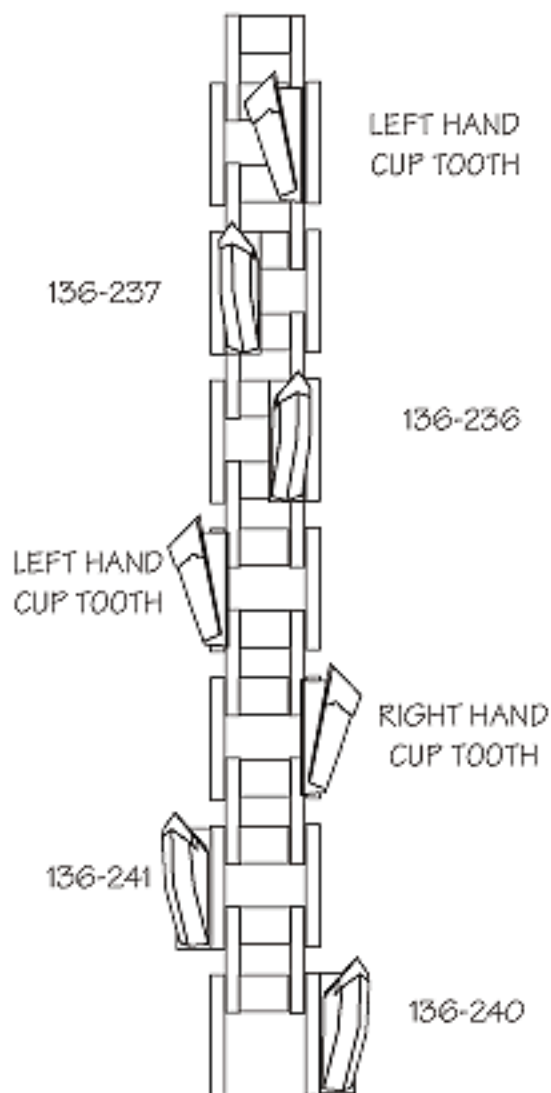

2.00" PITCH 50K 42 STATION CHAIN  
 SHARK/CUP COMBO  
 6" CUT

REPEAT THIS  
 PATTERN  
 6 TIMES

PITCH.....	2.00"
STATION.....	42
MAX WIDTH.....	6" CUT
136-237.....	6
136-236.....	6
136-240.....	6
136-241.....	6
CUP TOOTH(L).....	12
CUP TOOTH(R).....	6

NOTE: WHEN SETTING UP THIS CHAIN,  
 USE THE SAME TUBE SPACERS AS YOU  
 WOULD WITH CONICAL SIDE MOUNTS
