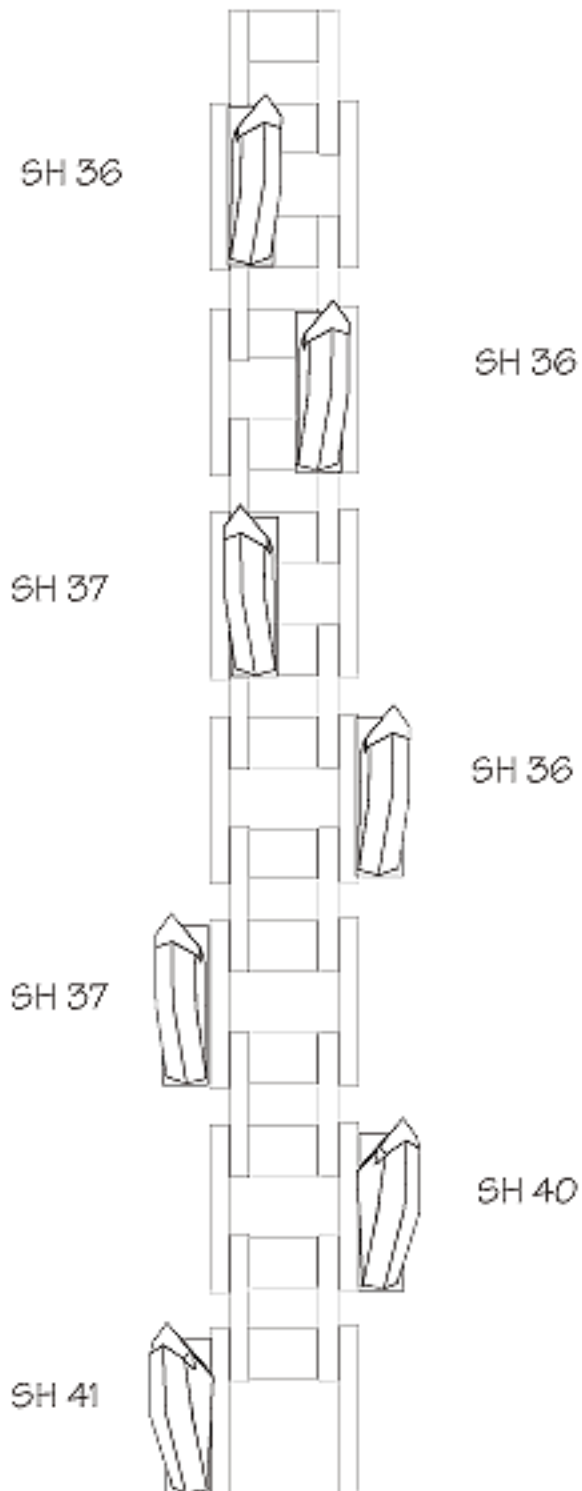

2.644 PITCH 75K 42 STATION CHAIN 100% SHARK SIDE MOUNTS

6" CUT

PITCH.....	2.644"
STATION.....	42
MAX WIDTH.....	6" CUT
SH 36.....	18
SH 37.....	12
SH 40.....	6
SH 41.....	6
CONSOLIDATED CARBIDE	

REPEAT THIS
PATTERN
6 TIMES