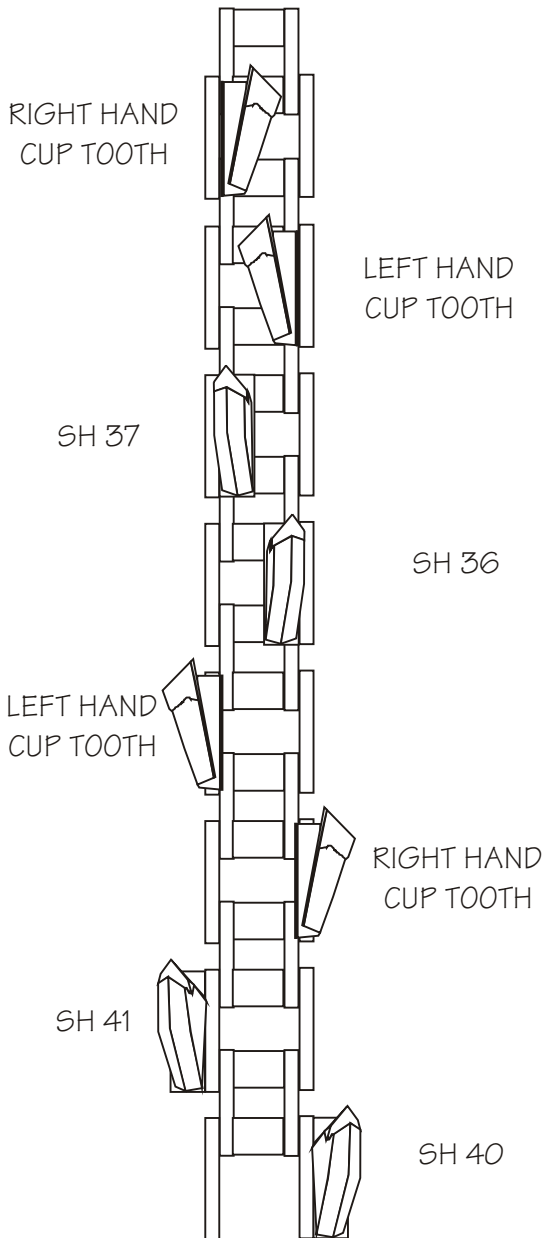

2.00" PITCH 50K 39 STATION SHARK/CUP COMBO

6" CUT

REPEAT THIS
PATTERN
4 TIMES

PITCH.....	2.00"
STATION.....	39
MAX WIDTH.....	6" CUT
SH 36.....	5
SH 37.....	5
SH 40.....	5
SH 41.....	5
CUP TOOTH(L).....	9
CUP TOOTH(R).....	10

CONSOLIDATED CARBIDE

LAST
PATTERN