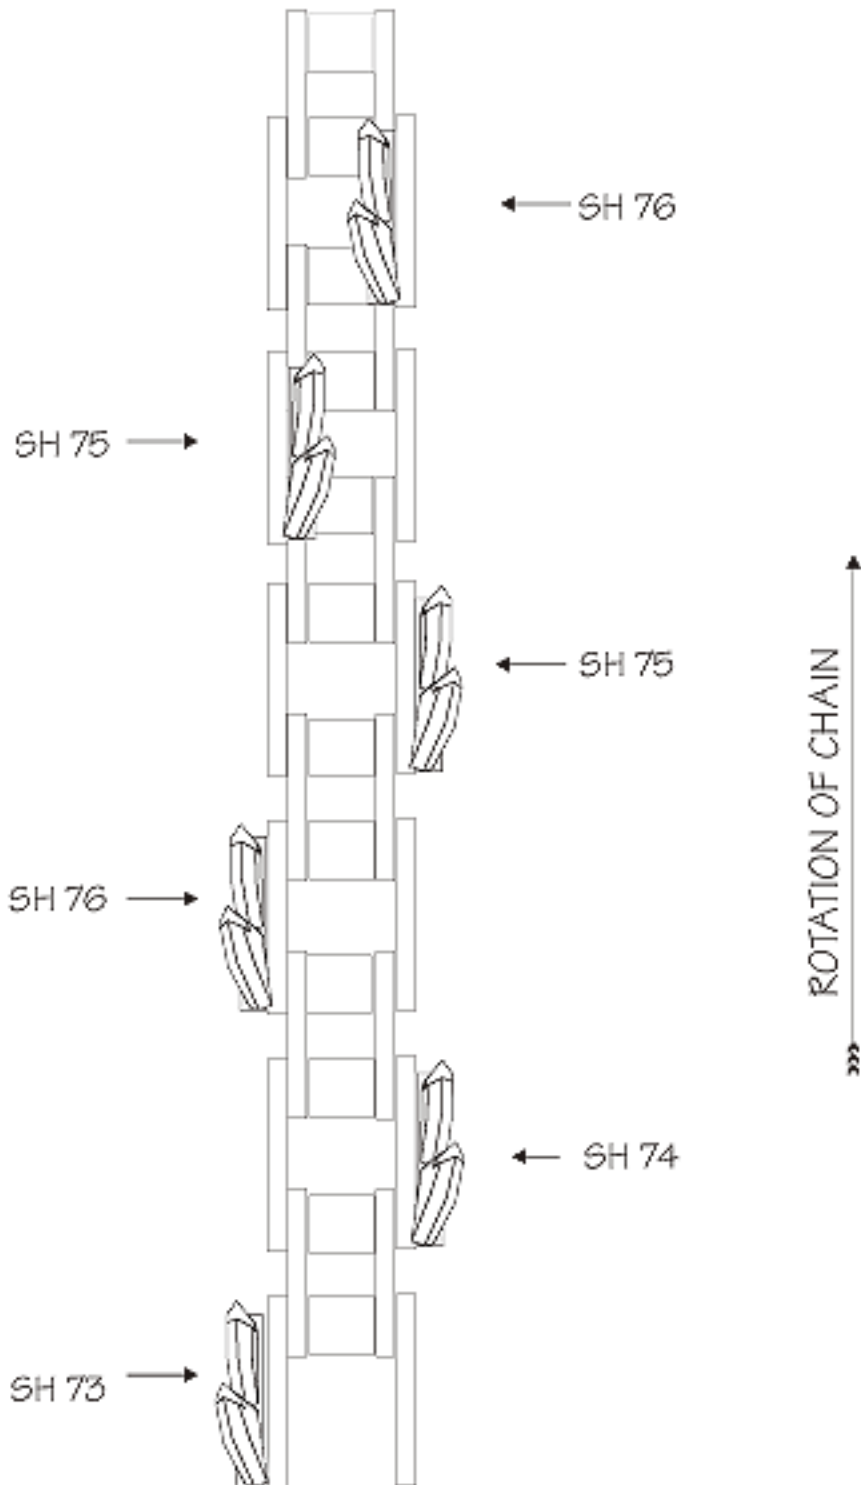

3.067 PITCH 110K 35 STATION  
100% SHARK SIDE MOUNTS

REPEAT THIS PATTERN  
5 TIMES AND LEAVE  
LAST STATION OFF  
ON THE 6TH  
PATTERN

PITCH.....	3.067"
STATION.....	35
MAX WIDTH.....	6" CUT
SH 75.....	12
SH 76.....	12
SH 73.....	5
SH 74.....	6
CONSOLIDATED CARBIDE	