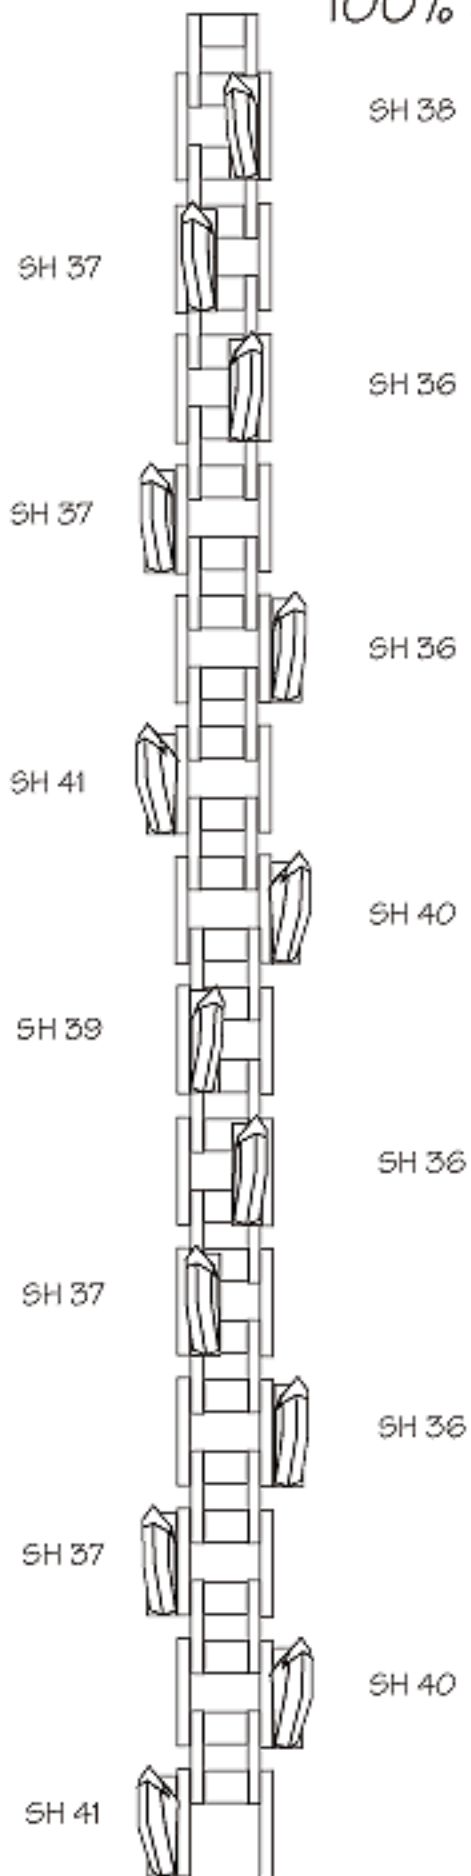

2.00 PITCH 50K 36 STATION CHAIN

100% SHARK SIDE MOUNTS

6" CUT
REPEAT THIS
PATTERN
2 TIMES

PITCH.....	2.00"
STATION.....	36
MAX WIDTH.....	6" CUT
136-237(4L).....	10
136-236(4R).....	10
136-238(5L).....	3
136-239(5R).....	3
136-241(6L).....	5
136-240(6R).....	5
CONSOLIDATED CARBIDE	

LAST
PATTERN