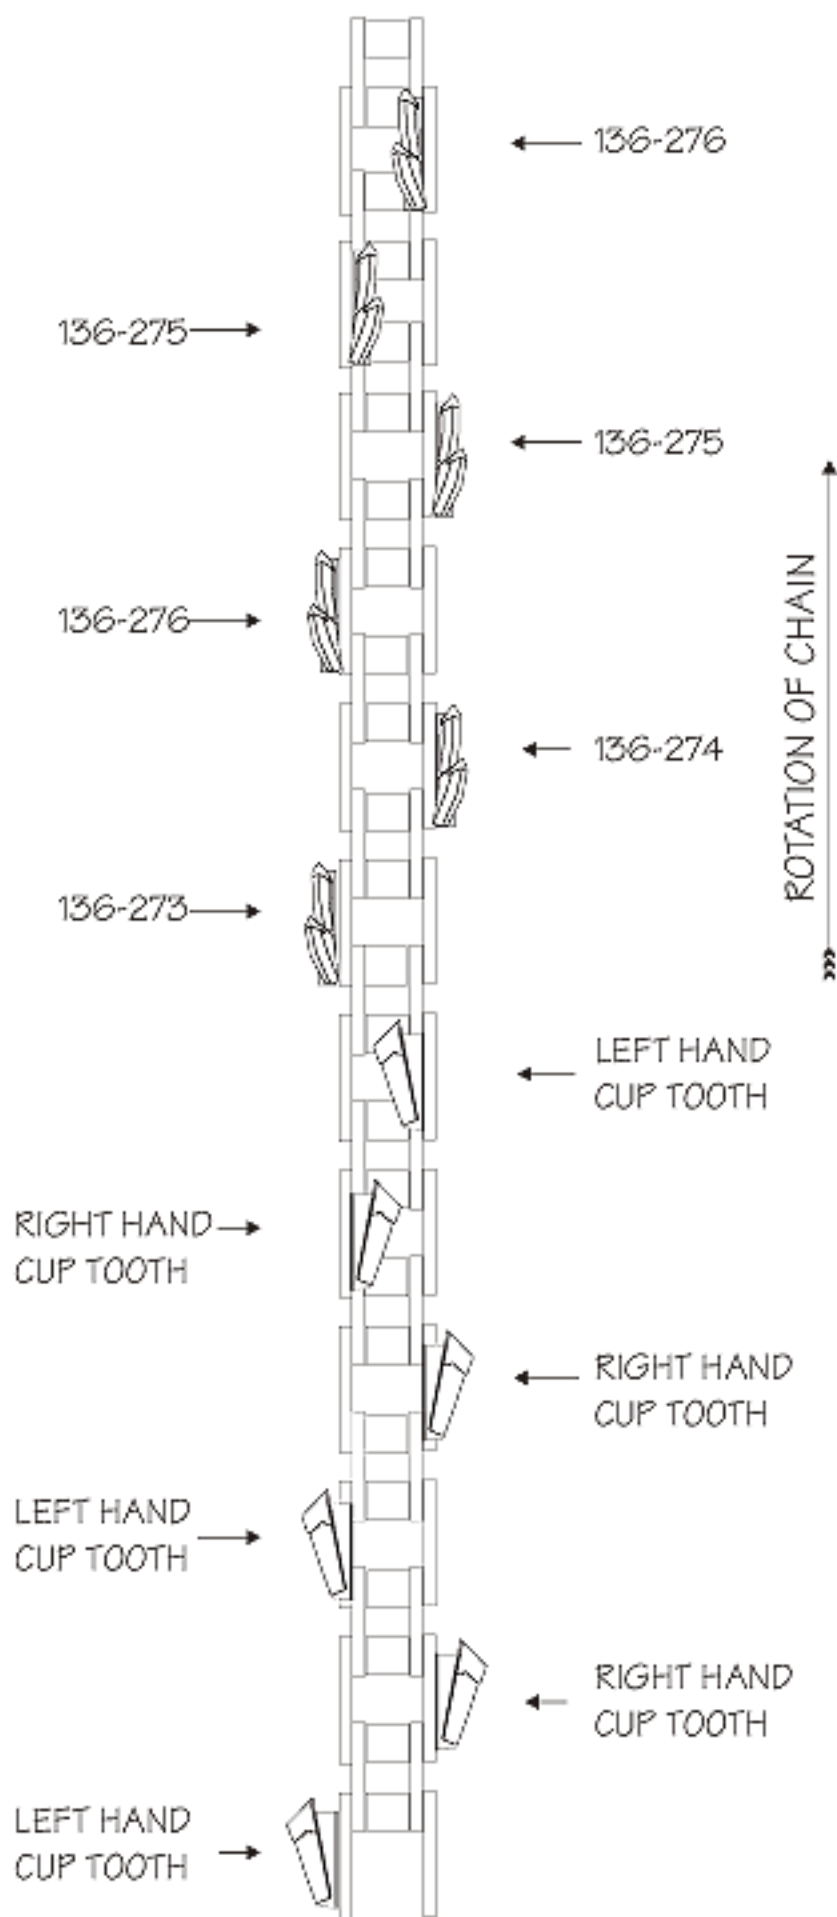

3.067 PITCH 110K 35 STATION SHARK/CUP COMBO

REPEAT THIS PATTERN
2 TIMES AND LEAVE
LAST STATION OFF
ON THE 3RD
PATTERN

PITCH.....	3.067"
STATION.....	35
MAX WIDTH.....	6" CUT
136-275.....	6
136-276.....	6
136-273.....	3
136-274.....	3
CUP TOOTH(L).....	8
CUP TOOTH(R).....	9
CONSOLIDATED CARBIDE	